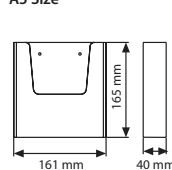

**!** Please handle with care during transportation. Besondere Vorsicht beim Transport sind erforderlich.

MATERIAL : Clear		
SIZE	PRINTING SIZE	DESCRIPTION
1/3 A4	60 X 90 mm	Portrait
A5	60 X 140 mm	Portrait
A4	60 X 200 mm	Portrait

A4 Size

A5 Size

1/3 A4 Size

1/3 A4 X 2 Size

1/3 A4 Size

1/3 A4 X 2 Size

A4 Size

A5 Size

MATERIAL : Clear			WEIGHT	PACKING SIZE
ARTICLE	POSTER	DESCRIPTION	WITH PACKING	*W X H X D
UMSD008100	210 X 297 mm	A4 Portrait	12,900 kg	520 X 630 X 250 mm (30 pcs)
UMSD007000	148 X 210 mm	A5 Portrait	9,300 kg	540 X 640 X 190 mm (45 pcs)
UMSD006000	100 X 210 mm	1/3 A4 Portrait	9,250 kg	480 X 640 X 210 mm (60 pcs)
UMSD006010	100 X 210 mm	1/3 A4 X 2 Portrait	10,00 kg	480 X 640 X 210 mm (30 pcs)

\* W:Width H: Height D: Depth