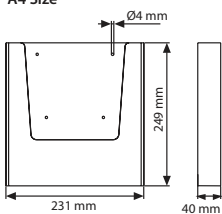

**!** Please handle with care during transportation. Besondere Vorsicht beim Transport sind erforderlich.

MATERIAL : Clear		
SIZE	PRINTING SIZE	DESCRIPTION
1/3 A4	60 X 90 mm	Portrait
A5	60 X 140 mm	Portrait
A4	60 X 200 mm	Portrait

A4 Size

A5 Size

1/3 A4 Size

1/3 A4 X 2 Size

1/3 A4 Size

1/3 A4 X 2 Size

A4 Size

A5 Size

MATERIAL : Clear			WEIGHT	PACKING SIZE
ARTICLE	POSTER	DESCRIPTION	WITH PACKING	*W X H X D
UMSD008100	210 X 297 mm	A4 Portrait	12,900 kg	520 X 630 X 250 mm (30 pcs)
UMSD007000	148 X 210 mm	A5 Portrait	9,300 kg	540 X 640 X 190 mm (45 pcs)
UMSD006000	100 X 210 mm	1/3 A4 Portrait	9,250 kg	480 X 640 X 210 mm (60 pcs)
UMSD006010	100 X 210 mm	1/3 A4 X 2 Portrait	10,00 kg	480 X 640 X 210 mm (30 pcs)

\* W:Width H: Height D: Depth