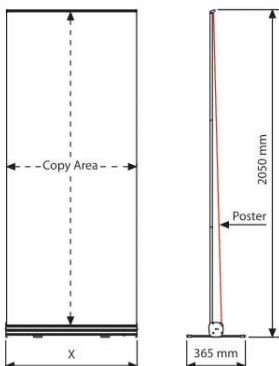

Black carry bag should be ordered separately. Die schwarze Transporttasche ist optionell zu bestellen.

IMPROVED FOR 2018

Bag for Eco Roll Banner

BAG		PACKING SIZE
ARTICLE	MODEL	*W X H X D
UYUP070500	800 mm	
UYUP070600	1000 mm	

MATERIAL : Silver anodised aluminium				WEIGHT	PACKING SIZE
ARTICLE	POSTER	COPY	X	WITH PACKING	*W X H X D
URBET00N82	800 X 2000m	800 X 1970 mm	820 mm	2,460 kg	110 X 860 X 110 mm
URBET00N12	1000 X 2000 mm	1000 X 1970 mm	1020 mm	2,900 kg	110 X 1060 X 110 mm

*W:Width H: Height D: Depth